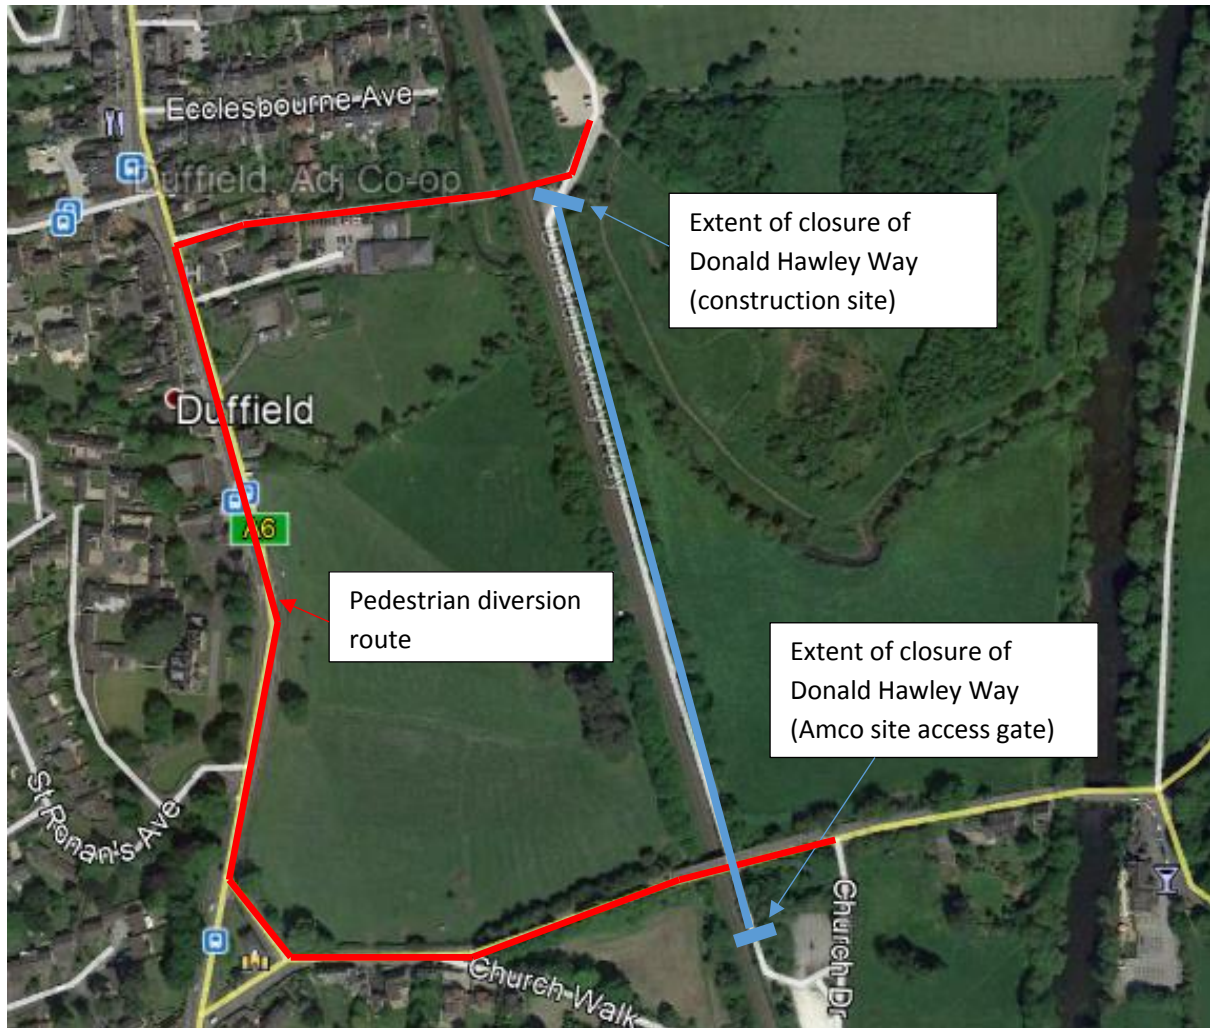

DONALD HAWLEY WAY CLOSURE FROM 12/3/18 FOR UP TO 12 WEEKS

CLOSURE/DIVERSION ROUTE FOR PEDESTRIANS VISITING EYES MEADOW

SITE PLAN